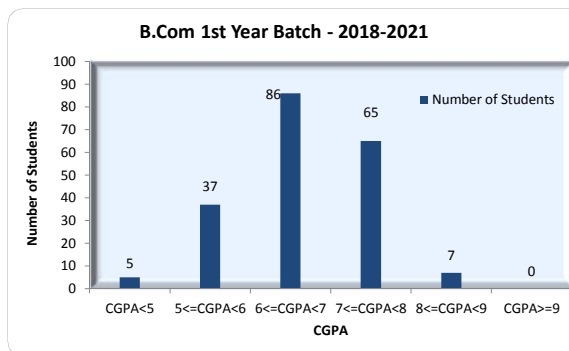

Department of Commerce : Result Analysis for B.com programme.

B.Com (P) I Year Batch 2018 -2021.	
CGPA	Number of Students
CGPA<5	5
5<=CGPA<6	37
6<=CGPA<7	86
7<=CGPA<8	65
8<=CGPA<9	7
CGPA>=9	0
Total	200

Note: Result awaited for 2 students, not included in data.

B COM (Prog) II Year Batch 2017-2020.		
CGPA	First Year	Second Year
CGPA<5	9	11
5<=CGPA<6	35	31
6<=CGPA<7	68	44
7<=CGPA<8	52	65
8<=CGPA<9	6	19
CGPA>=9	0	0