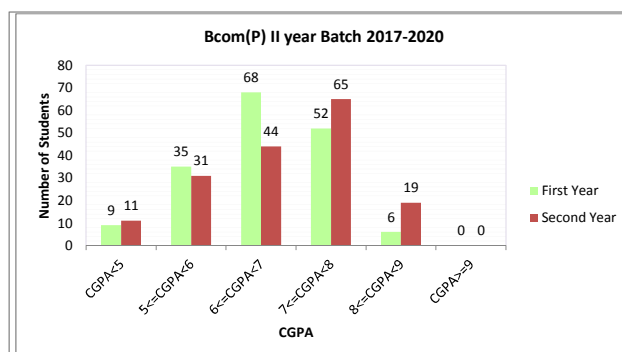

Department of Commerce : Result Analysis for B.com programme.

B.Com (P) I Year Batch 2018 -2021.	
CGPA	Number of Students
CGPA<5	5
5<=CGPA<6	37
6<=CGPA<7	86
7<=CGPA<8	65
8<=CGPA<9	7
CGPA>=9	0
Total	200

Note: Result awaited for 2 students, not included in data.

B COM (Prog) II Year Batch 2017-2020.		
CGPA	First Year	Second Year
CGPA<5	9	11
5<=CGPA<6	35	31
6<=CGPA<7	68	44
7<=CGPA<8	52	65
8<=CGPA<9	6	19
CGPA>=9	0	0