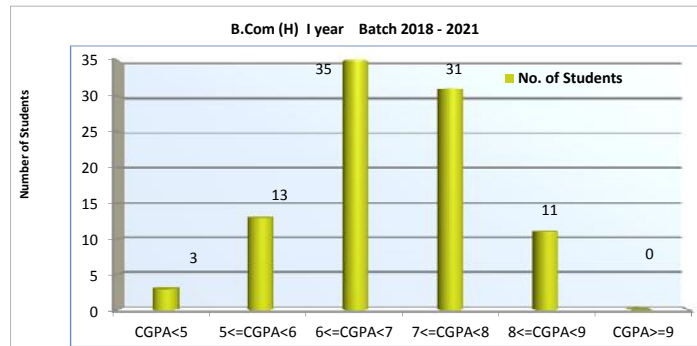

Department of Commerce-B.COM (H) Result Analysis 2019-.20

B.com (H) I Year Batch 2018 -2021.	
CGPA	No. of Students
CGPA<5	3
5<=CGPA<6	13
6<=CGPA<7	35
7<=CGPA<8	31
8<=CGPA<9	11
CGPA>=9	0
Total	93

B COM (Hons) II Year Batch 2017-20		
CGPA	Number of Students	
	First Year	Second Year
CGPA<5	0	0
5<=CGPA<6	7	2
6<=CGPA<7	16	12
7<=CGPA<8	29	23
8<=CGPA<9	9	21
CGPA>=9	1	4
Total no. of students	62	62