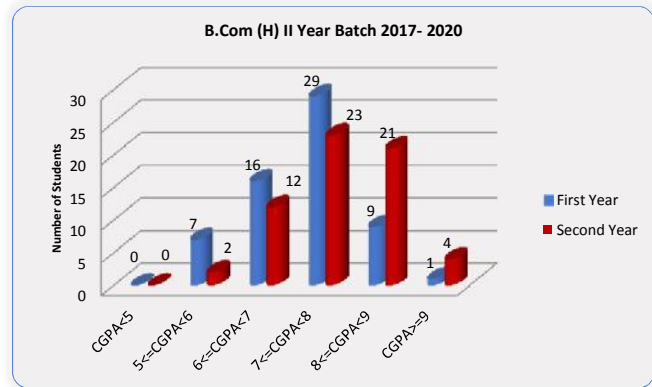

Department of Commerce-B.COM (H) Result Analysis 2019-.20

B.com (H) I Year Batch 2018 -2021.	
CGPA	No. of Students
CGPA<5	3
5<=CGPA<6	13
6<=CGPA<7	35
7<=CGPA<8	31
8<=CGPA<9	11
CGPA>=9	0
Total	93

B COM (Hons) II Year Batch 2017-20		
CGPA	Number of Students	
	First Year	Second Year
CGPA<5	0	0
5<=CGPA<6	7	2
6<=CGPA<7	16	12
7<=CGPA<8	29	23
8<=CGPA<9	9	21
CGPA>=9	1	4
Total no. of students	62	62